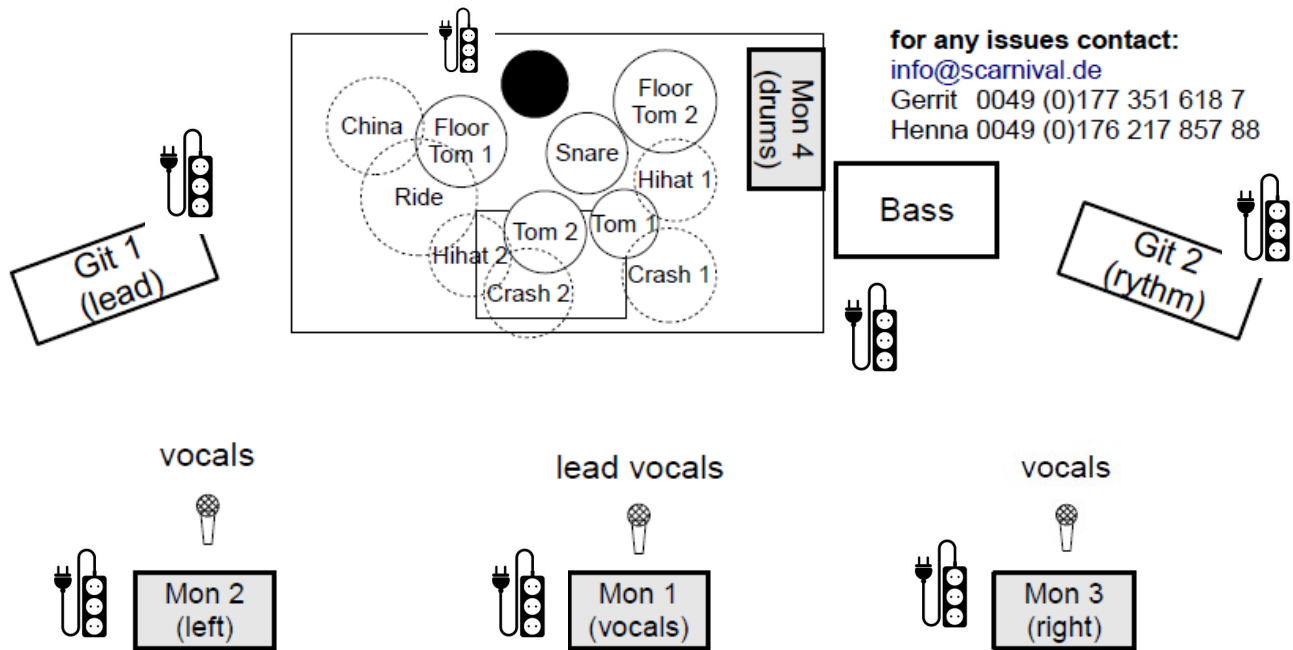

SCARNIVAL

Stage plan & Technical Rider

for any issues contact:

info@scarnival.de

Gerrit 0049 (0)177 351 618 7

Henna 0049 (0)176 217 857 88

*the shown guitar/bass cabinets are optional, usual not needed

Position	Equipment
Lead Vocals	1 mic, 1 stand without boom
Vocals	1 mic, 1 stand with boom
Guitar 1 (lead)	XLR DI cable (digital Amp)
Guitar 2 (rythm)	XLR DI cable (digital Amp)
Bass	XLR DI cable (digital Amp)
Drums	22" kick drum, Kick drum mic 10" & 12" rack-toms, 14" & 16" floor-tom, 4x tom mics Snare drum mic Hi-hat 1 mic Hi-hat 2 mic 2x overhead mics Cymatic Audio Player LP16: 1x SchuKo Plug, 3x audio jack (6,3 mm) Mixer: 1x Schuko plug, 1x XLR mix (stereo preferred)